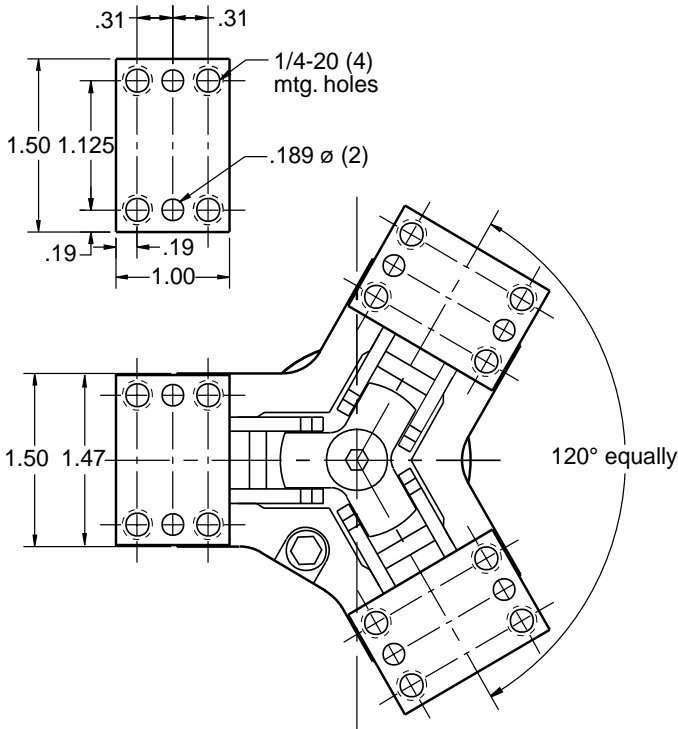

B-2P3

Accessory jaws

J1-2 (3) jaw for B-2P3
(bolts & pins included)

TECHNICAL DATA:

Weight	2.5 lbs
Max Rec. Load	8 lbs
Force @ 80 psi	24 lbs @ F
Operating Pressure	60-100 PSI