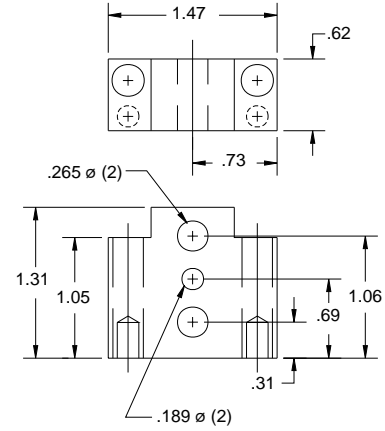

B-2P3

Accessory jaws

J1-2 (3) jaw for B-2P3
(bolts & pins included)

TECHNICAL DATA:

Weight	2.5 lbs
Max Rec. Load	8 lbs
Force @ 80 psi	24 lbs @ F
Operating Pressure	60-100 PSI